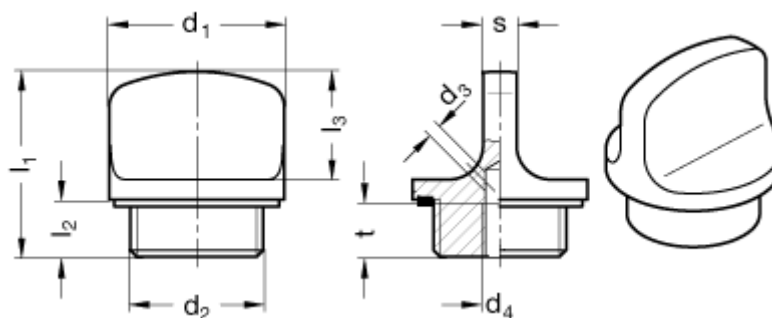

Article number: 201131526

Description: E+G Threaded plug with vent, temperatur up to 200C
GN 442-26-G1/2-2-SW

Measures

d1 = 26

d2 = G 1/2

d3 = 2

d4 = M 5

l1 = 27,5